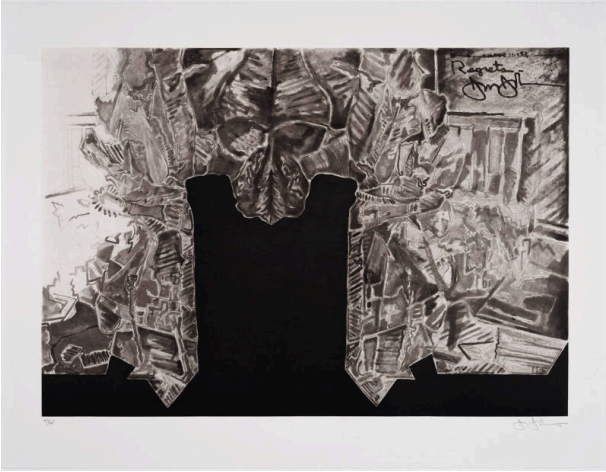

Basic Detail Report

Dimensions

67 x 87 cm

Regrets

Date

2014

Primary Maker

Jasper Johns

Medium

Intaglio with chine-collé on Revere Standard White Suede paper.