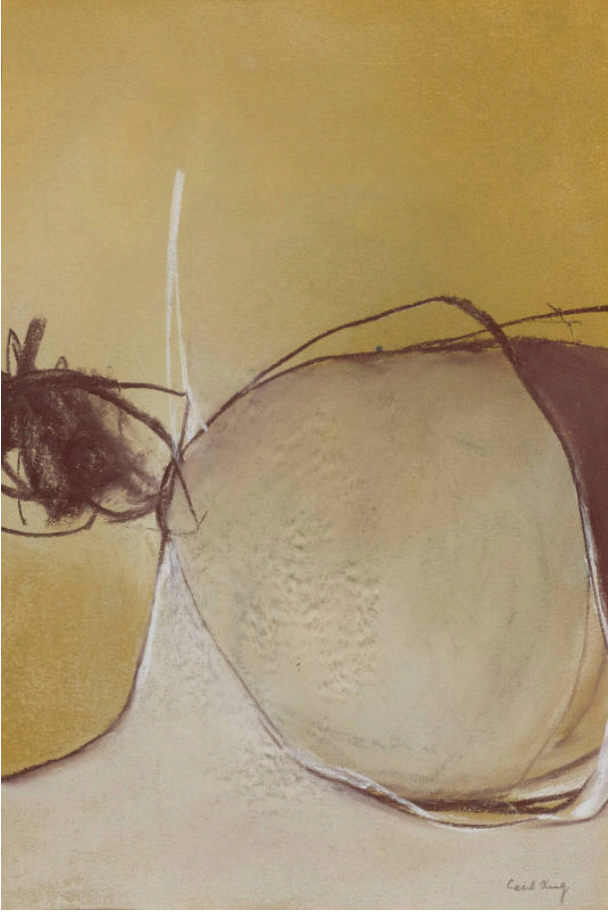

Basic Detail Report

Circus pastel / Yellow and Brown

Date

c. 1965

Primary Maker

Cecil King

Medium

Pastel

Dimensions

45.6 × 34.2 cm (frame)