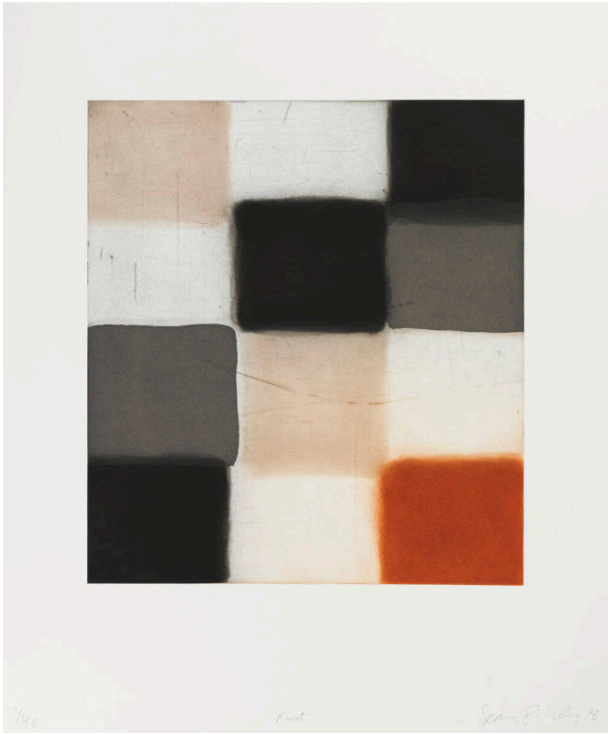

Basic Detail Report

Rust

Date

2018

Primary Maker

Sean Scully

Medium

Aquatint, sugarlift and spitbite on paper

Dimensions

Sheet: 76.2 × 63.5 cm Plate: 50.8 x 45.72 cm

Description

From 'Landlines and Robes', a boxed portfolio of ten aquatints with sugarlift and spitbite