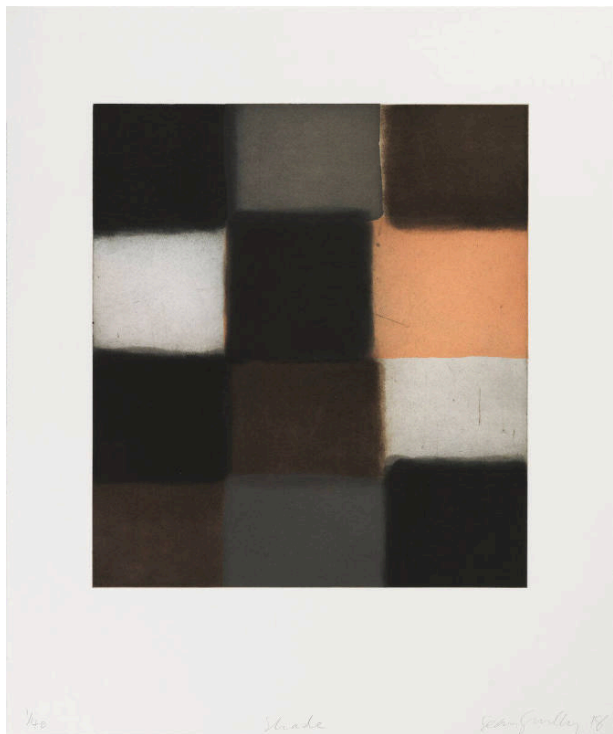

## Shade

**Date**

2018

**Primary Maker**

Sean Scully

**Medium**

Aquatint, sugarlift and spitbite on paper

**Dimensions**

Sheet: 76.2 × 63.5 cm Plate: 50.8 x 45.72 cm

**Description**

From 'Landlines and Robes', a boxed portfolio of ten aquatints with sugarlift and spitbite