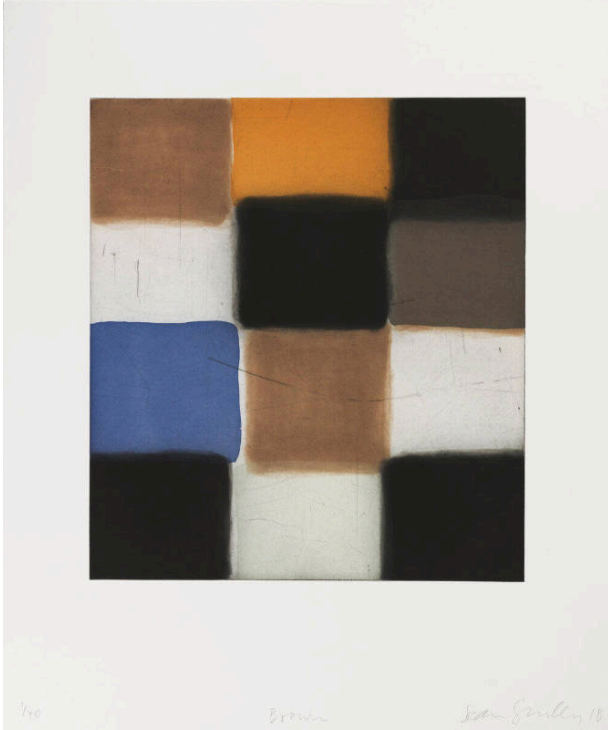

Basic Detail Report

Brown

Date

2018

Primary Maker

Sean Scully

Medium

Aquatint, sugarlift and spitbite on paper

Dimensions

Sheet: 76.2 × 63.5 cm Plate: 50.8 x 45.72 cm

Description

From 'Landlines and Robes', a boxed portfolio of ten aquatints with sugarlift and spitbite