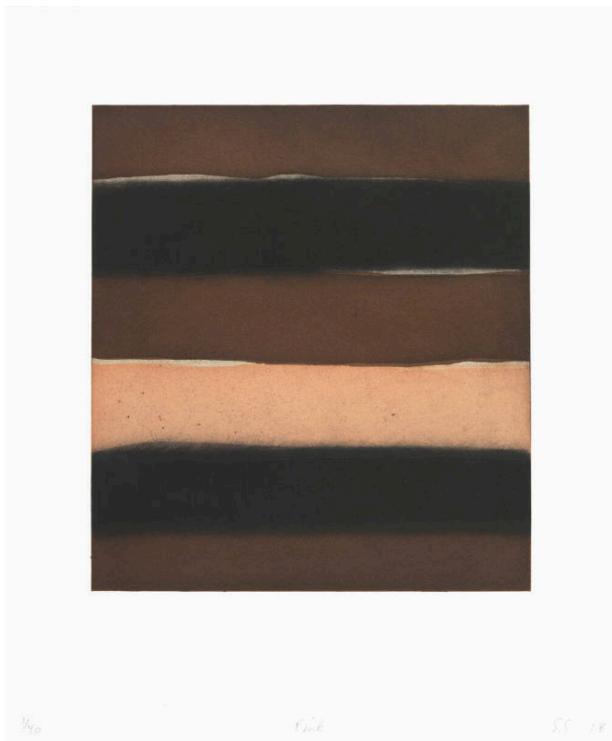

Basic Detail Report

Pink

Date

2018

Primary Maker

Sean Scully

Medium

Aquatint, sugarlift and spitbite on paper

Dimensions

Sheet: 76.2 × 63.5 cm Plate: 50.8 x 45.72 cm

Description

From 'Landlines and Robes', a boxed portfolio of ten aquatints with sugarlift and spitbite