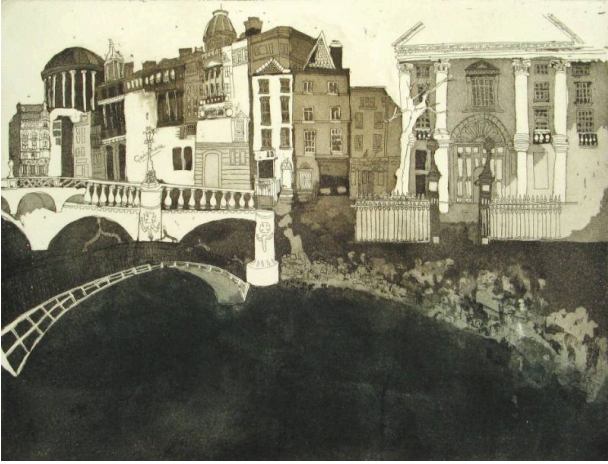

Basic Detail Report

Dublin

Primary Maker

Michelle Woodward

Medium

Etching and aquatint on paper

Dimensions

75.6 x 99.7 cm

Description

This is a two colour intaglio print (etching and aquatint) on paper, depicting the river Liffey, the north quays and three bridges, including the Ha'penny Bridge.