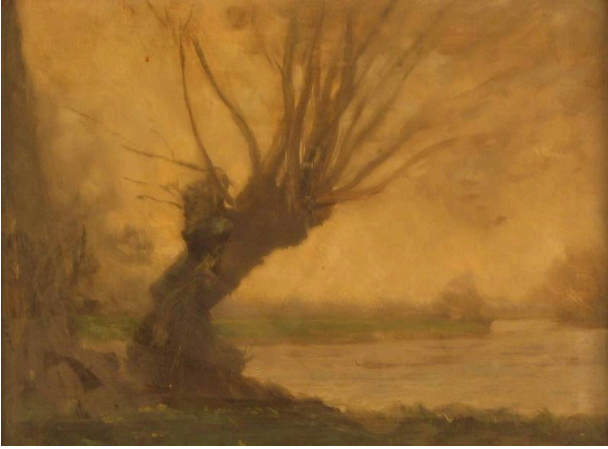

Basic Detail Report

Willow over River

Primary Maker

Henry George Moon

Medium

Oil

Dimensions

Framed: 37 x 44 x 5.5 cm