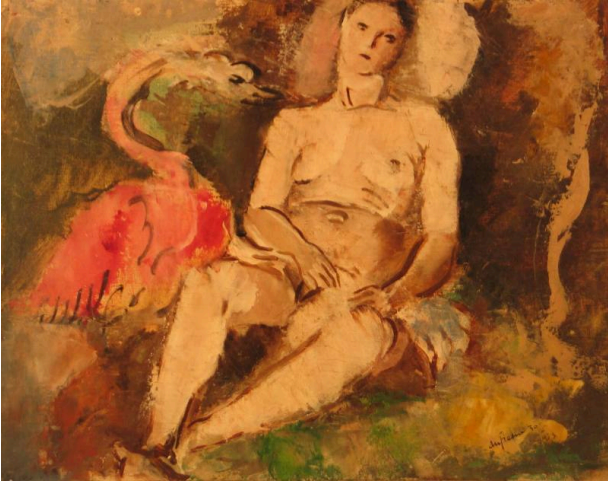

Basic Detail Report

Leda and the Swan

Date

1930

Primary Maker

Charles Georges du Fresne

Medium

Oil on canvas

Dimensions

33.7 x 31.3 cm

Description

A nude woman seated in the centre, leans against a cushion; to the left a swan leans towards her.