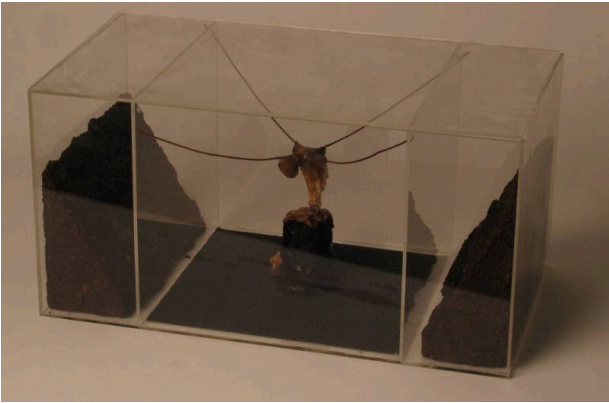

Basic Detail Report

Elk Box

Primary Maker

Barrie Cooke

Medium

Mixed media

Dimensions

Framed: 23.3 x 46.7 x 25.3 cm

Description

A transparent perspex box containing bones.