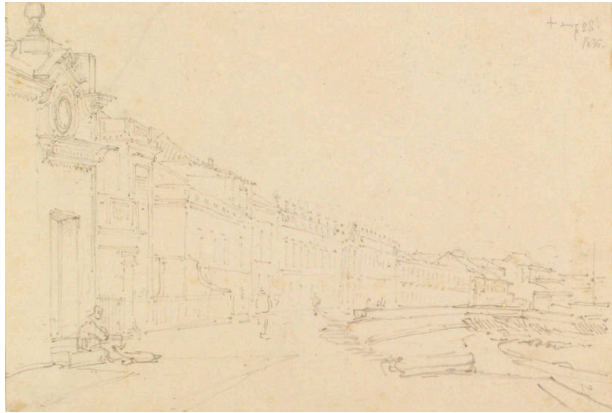

Basic Detail Report

Seafront - Macao

Date

1835

Primary Maker

George Chinnery

Medium

Pencil on paper

Dimensions

18.3 x 26.7 cm

Description

This is an outline drawing of a group of buildings encircling a bay and occasional figures can be glimpsed.