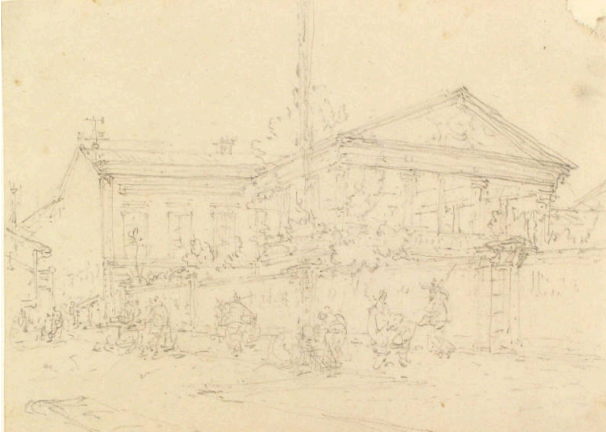

Basic Detail Report

Scene at Macao

Date

1830s

Primary Maker

George Chinnery

Medium

Pencil on paper

Dimensions

17.8 x 24.8 cm

Description

An outline drawing of a classical building with a colonnaded portico sits behind a wall. Trees appear between the wall and the building. In front of the wall and on a street are groups of figures not sufficiently depicted to indicate their pursuits.