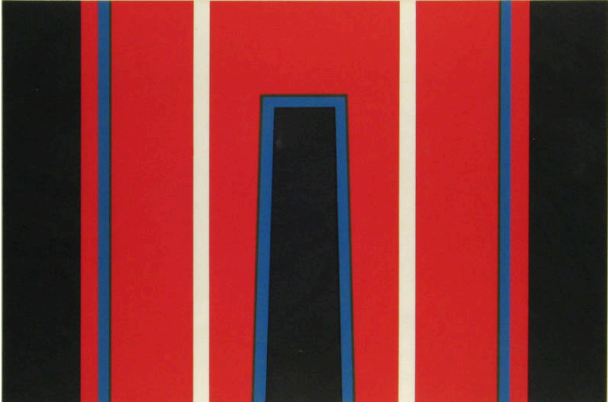

Basic Detail Report

Entrance (2/50)

Date

1973

Primary Maker

Cecil King

Medium

Four colour screenprint on paper

Dimensions

58.2 x 78.0 cm